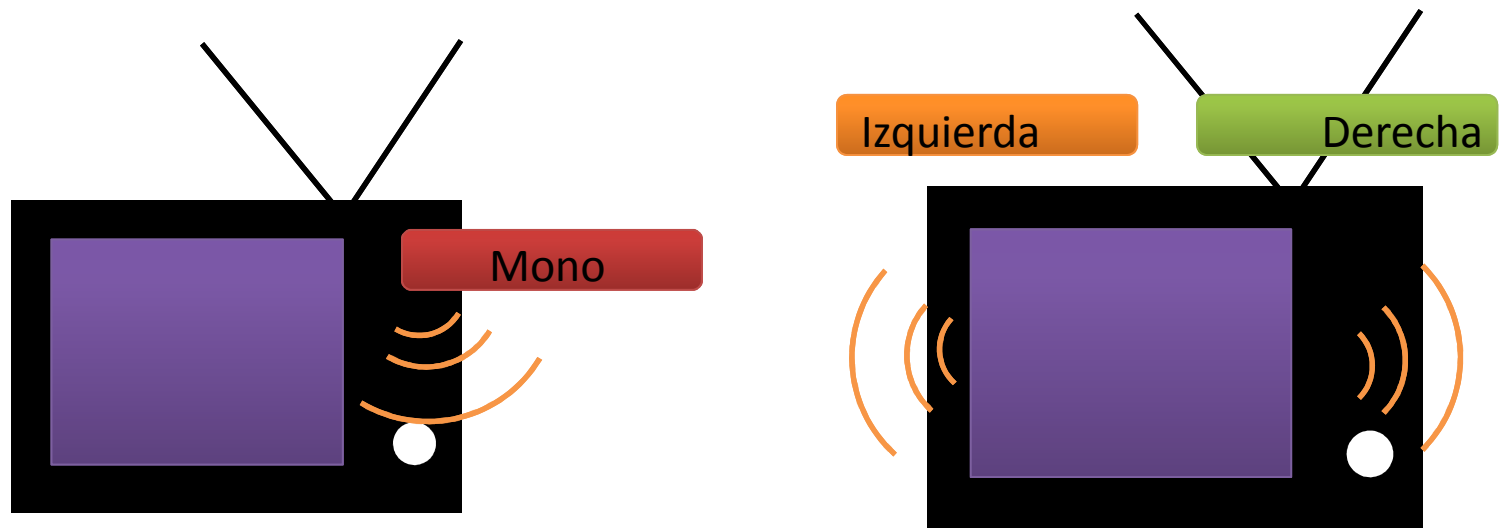

5.

Calidad de audio

Calidad de audio en TV analógica

Calidad: cassette